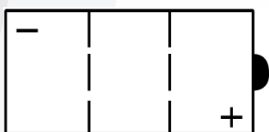

Cell Assembly Layout

Terminal Type - 6

Data Sheet generated on 20/12/2017 - E&OE